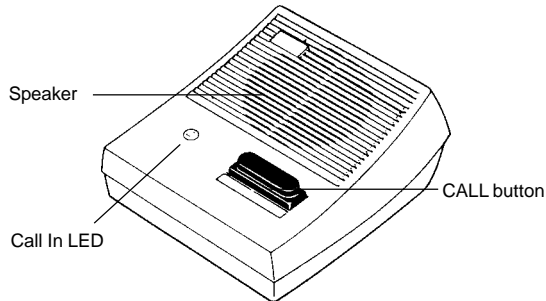

NEM-Series Sub Stations**NA-A****NA-A FEATURES:**

- Push button to call master station
- Latching tone and light at master until answered
- Call-in LED on sub remains illuminated until call is answered by master
- Hands free communication when master answers
- Desk or wall mount
- Mounts to 1-gang box or ring (wall mount)
- Pre-tone when master calls any sub

COMMON SPECIFICATIONS:

System: NEM
Speaker: 20 ohms
Conductors: 2 Wires homerun or
1 common plus 1 individual wire looped
Wiring Distance: 420' w/22AWG; 1000' w/18AWG
Call-in: Latching tone and light at master until answered
Communication: Handsfree at sub

NA-AN**NA-AN FEATURES:**

- Privacy feature blocks unwanted monitoring from master
- Push button to call master station
- Latching tone and light at master until answered
- Call-in LED on sub remains illuminated until call is answered by master
- Desk or wall mount
- Mounts to 1-gang box or ring (wall mount)
- Pre-tone when master calls any sub

Common Specifications, plus:

Privacy button to prevent monitoring.

NA-NE**NA-NE FEATURES:**

- Push button to call master station
- Latching tone and light at master until answered
- Call-in LED on sub remains illuminated until call is answered by master
- Wall mount
- Flush mounts into provided box
- Optional surface mount box (NBX-2) available
- Pre-tone when master calls any sub