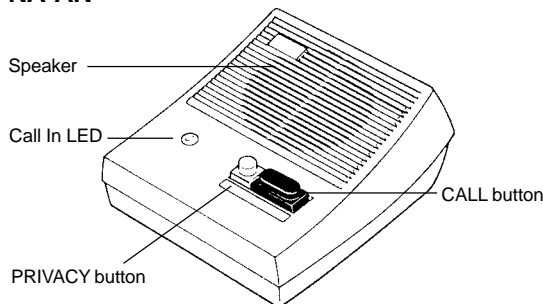

NEM-Series Sub Stations**NA-A****NA-A FEATURES:**

- Push button to call master station
- Latching tone and light at master until answered
- Call-in LED on sub remains illuminated until call is answered by master
- Hands free communication when master answers
- Desk or wall mount
- Mounts to 1-gang box or ring (wall mount)
- Pre-tone when master calls any sub

COMMON SPECIFICATIONS:

System: NEM
Speaker: 20 ohms
Conductors: 2 Wires homerun or
1 common plus 1 individual wire looped
Wiring Distance: 420' w/22AWG; 1000' w/18AWG
Call-in: Latching tone and light at master until answered
Communication: Handsfree at sub

NA-AN**NA-AN FEATURES:**

- Privacy feature blocks unwanted monitoring from master
- Push button to call master station
- Latching tone and light at master until answered
- Call-in LED on sub remains illuminated until call is answered by master
- Desk or wall mount
- Mounts to 1-gang box or ring (wall mount)
- Pre-tone when master calls any sub

Common Specifications, plus:

Privacy button to prevent monitoring.

NA-NE**NA-NE FEATURES:**

- Push button to call master station
- Latching tone and light at master until answered
- Call-in LED on sub remains illuminated until call is answered by master
- Wall mount
- Flush mounts into provided box
- Optional surface mount box (NBX-2) available
- Pre-tone when master calls any sub