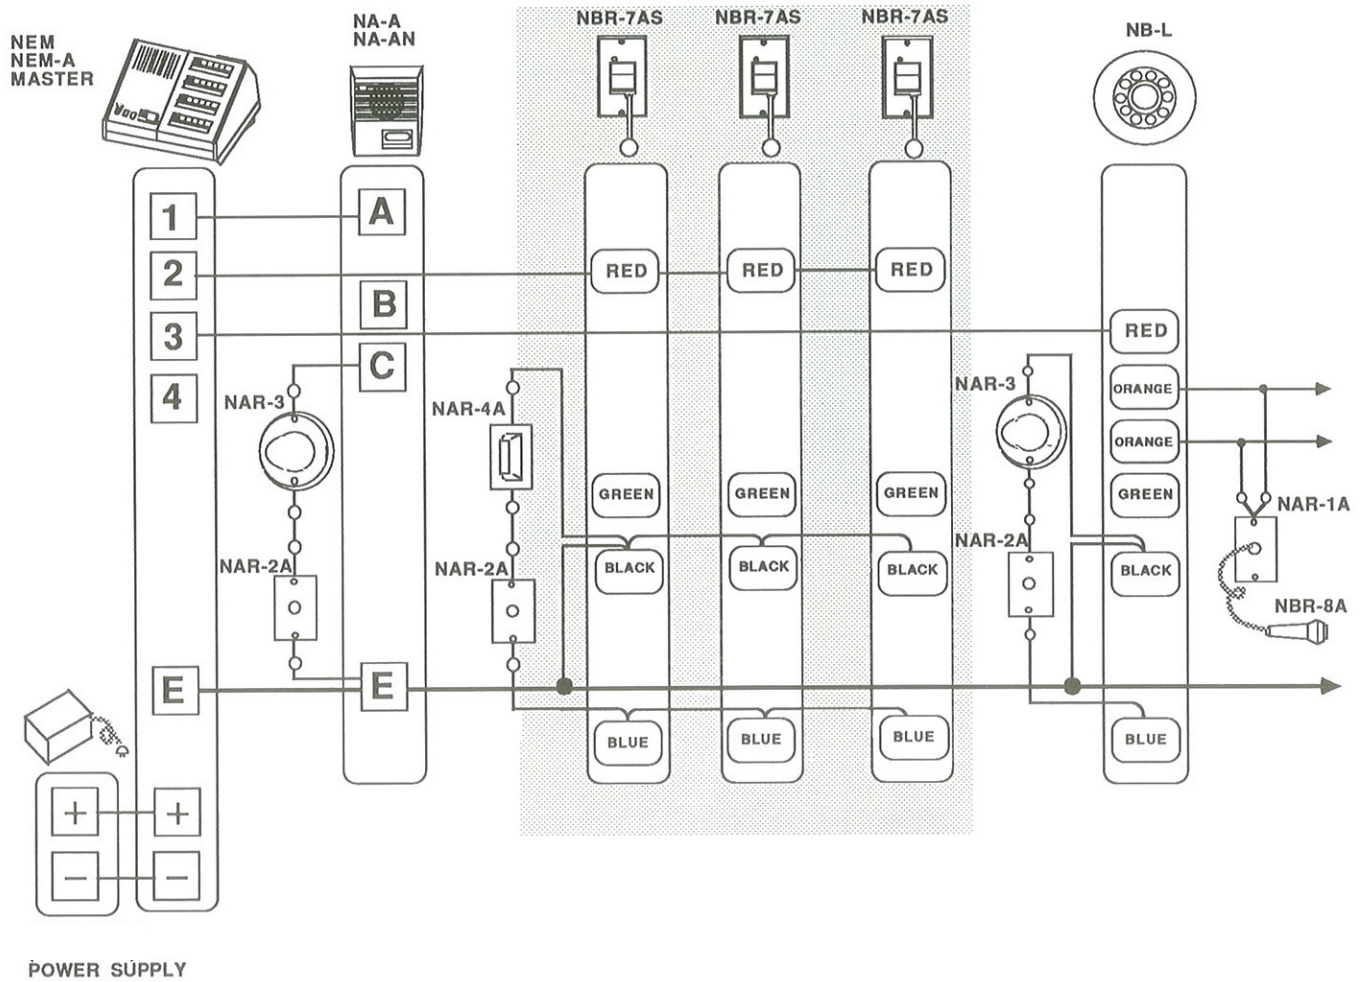

Recessed; 30mm(1-3/16")

FEATURES

- * Call from NBR-7AS can only be cancelled at the calling site.
- * Unlike NBR-8A call button, it is not necessary to use with NB-L.
- * Max. three NBR-7AS per number line.

OPERATION

Pull down the cord or press nurse-marked button.

NEM master is called by tone and LED.

Depress a corresponding selector button and call tone stops.

The call can only be cancelled at NBR-7AS, by releasing call switch.

WIRING

When installing three NBR-7AS in parallel

Distributed by;

AIPHONE CO., LTD., NAGOYA, JAPAN
AIPHONE CORPORATION, BELLEVUE, WA, USA

Printed in Japan(E)

NBR-7AS-NPN(E)