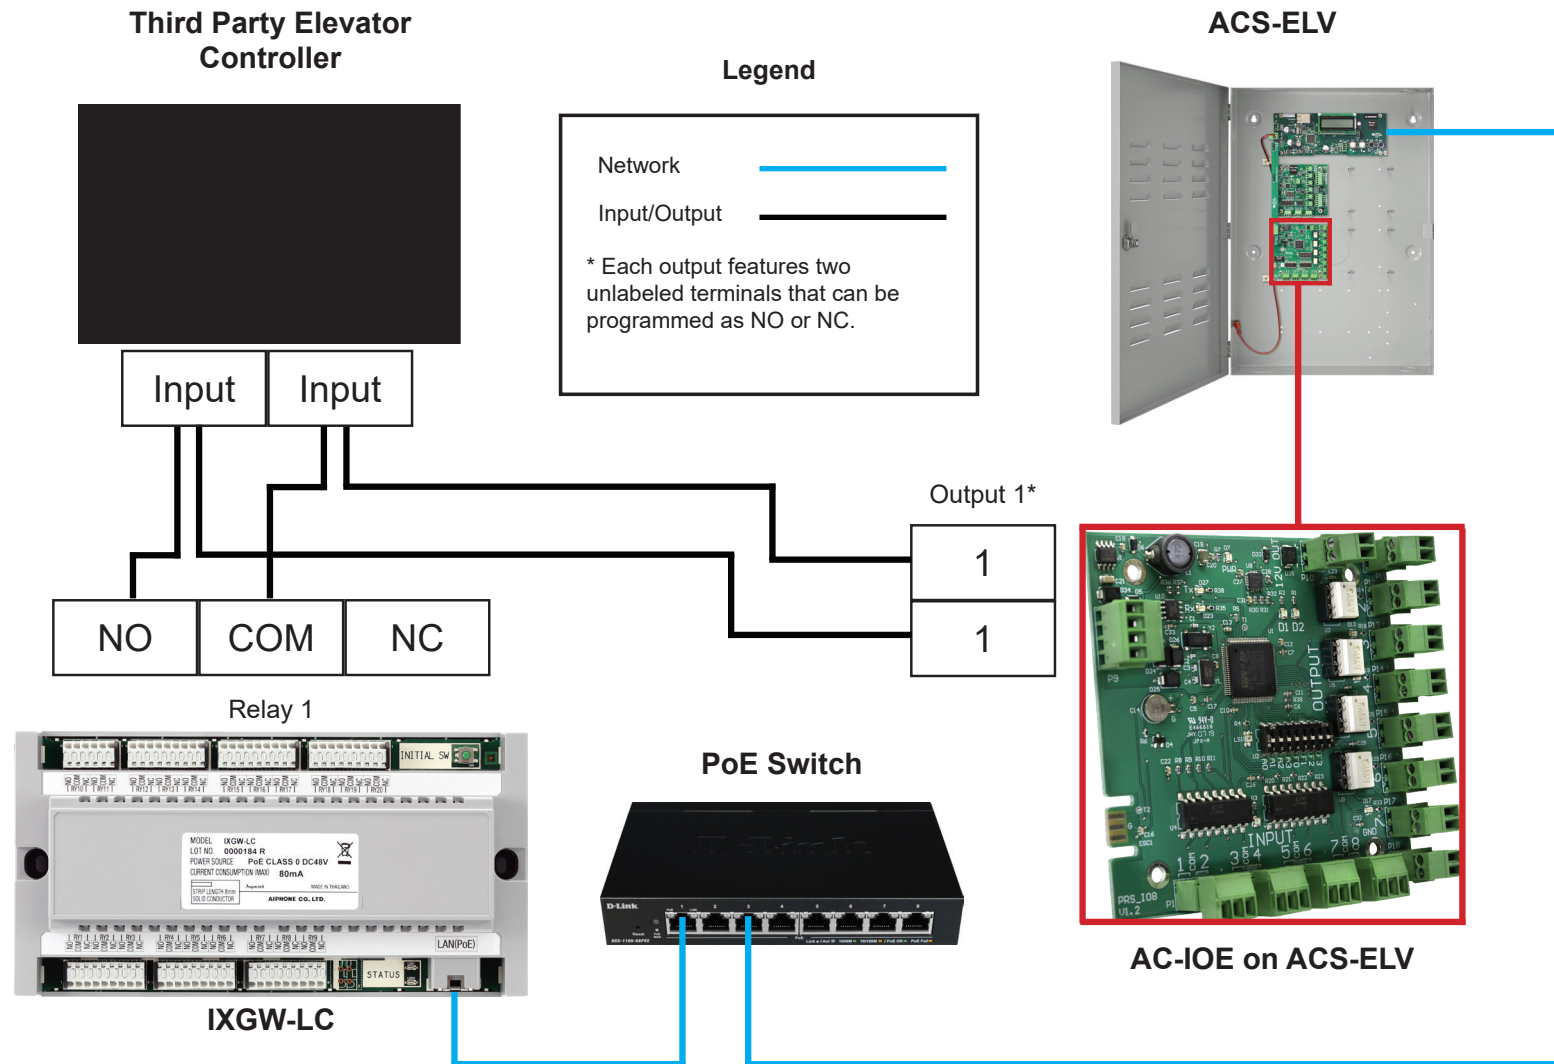

Elevator Control with IXGW-LC and ACS-ELV in Parallel

For more details about the features and information above, please contact Technical Support.

Aiphone Corporation | www.aiphone.com | (800) 692-0200